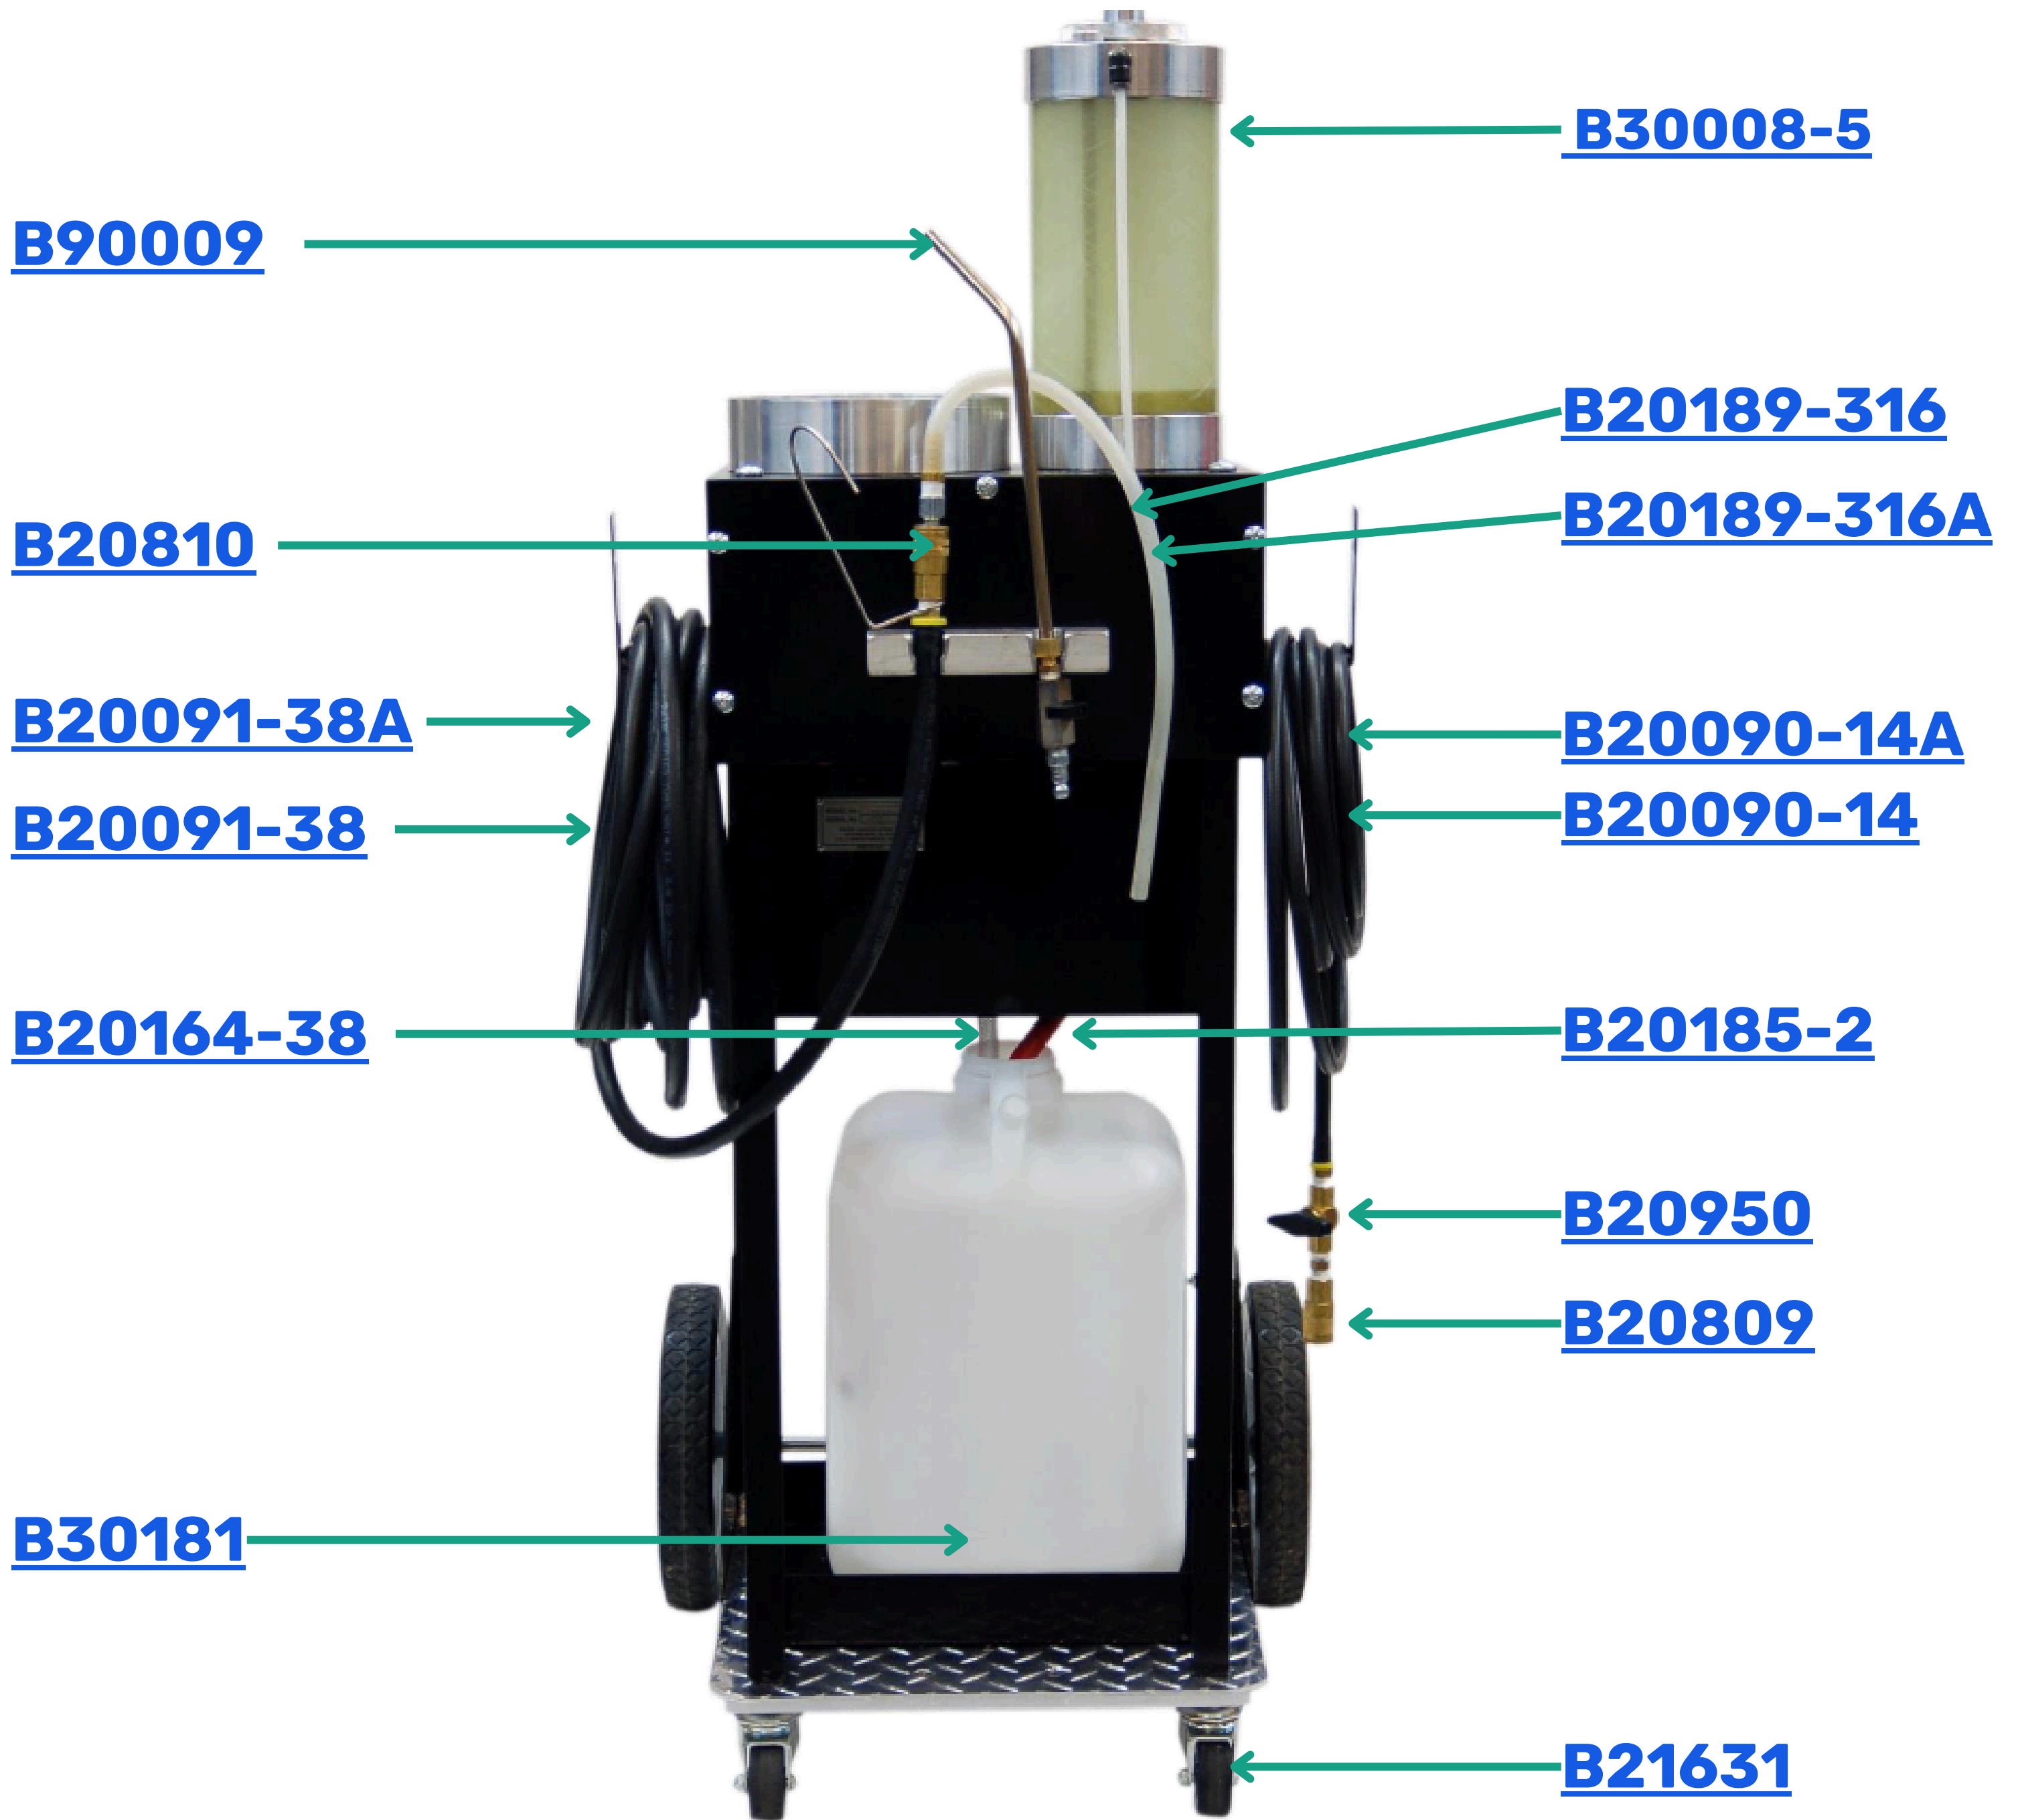

RX-555 Brake Machine Parts Manual

Part Numbers ending in "A" indicate Assembly Kits

RX-555 Brake Machine Parts Manual

Part Numbers ending in "A" indicate Assembly Kits

RX-555 Brake Machine Parts Price List

Part Numbers ending in "A" indicate Assembly Kits

Part #	Description	Price
B20090-14A	1/4" New Fluid Hose Assembly (Includes hose and all original fittings such as quick disconnect and fluid control valve)	\$106.50/ea.
B20090-14	1/4" New Fluid Hose (HOSE ONLY)	\$27.95/ea.
B20091-38A	3/8" Old Fluid Hose Assembly (Includes, hose and all original fittings such as quick disconnect, suction hose, bleeder plug and hook)	\$84.75/ea.
B20091-38	3/8" Old Fluid Hose (HOSE ONLY)	\$59.75/ea.
B20189-316A	Suction Hose Assembly (includes suction hose, hose fitting and bleeder plug)	\$11.95/ea.
B20189-316	Suction Hose	\$4.95/ea.
B90017A	Filler Cap Assembly (Includes Filler Cap, Pressure Relief Valve and O-Ring)	\$65.00/ea.
B90017-3P-A	Filler Cap and O-ring for Brake Machine	\$55.00/ea.
B31007	Filler Cap O-ring for Brake Machine	\$5.20/ea.
B50162	Pressure Relief Valve	\$6.15/ea.
B20161	Pump	\$216.00/ea.
B50236	Standard Pressure Gauge with Stainless Steel Lip	\$39.95/ea.
B50237-2	Alternate Pressure Gauge with Plastic Lip	\$39.95/ea.