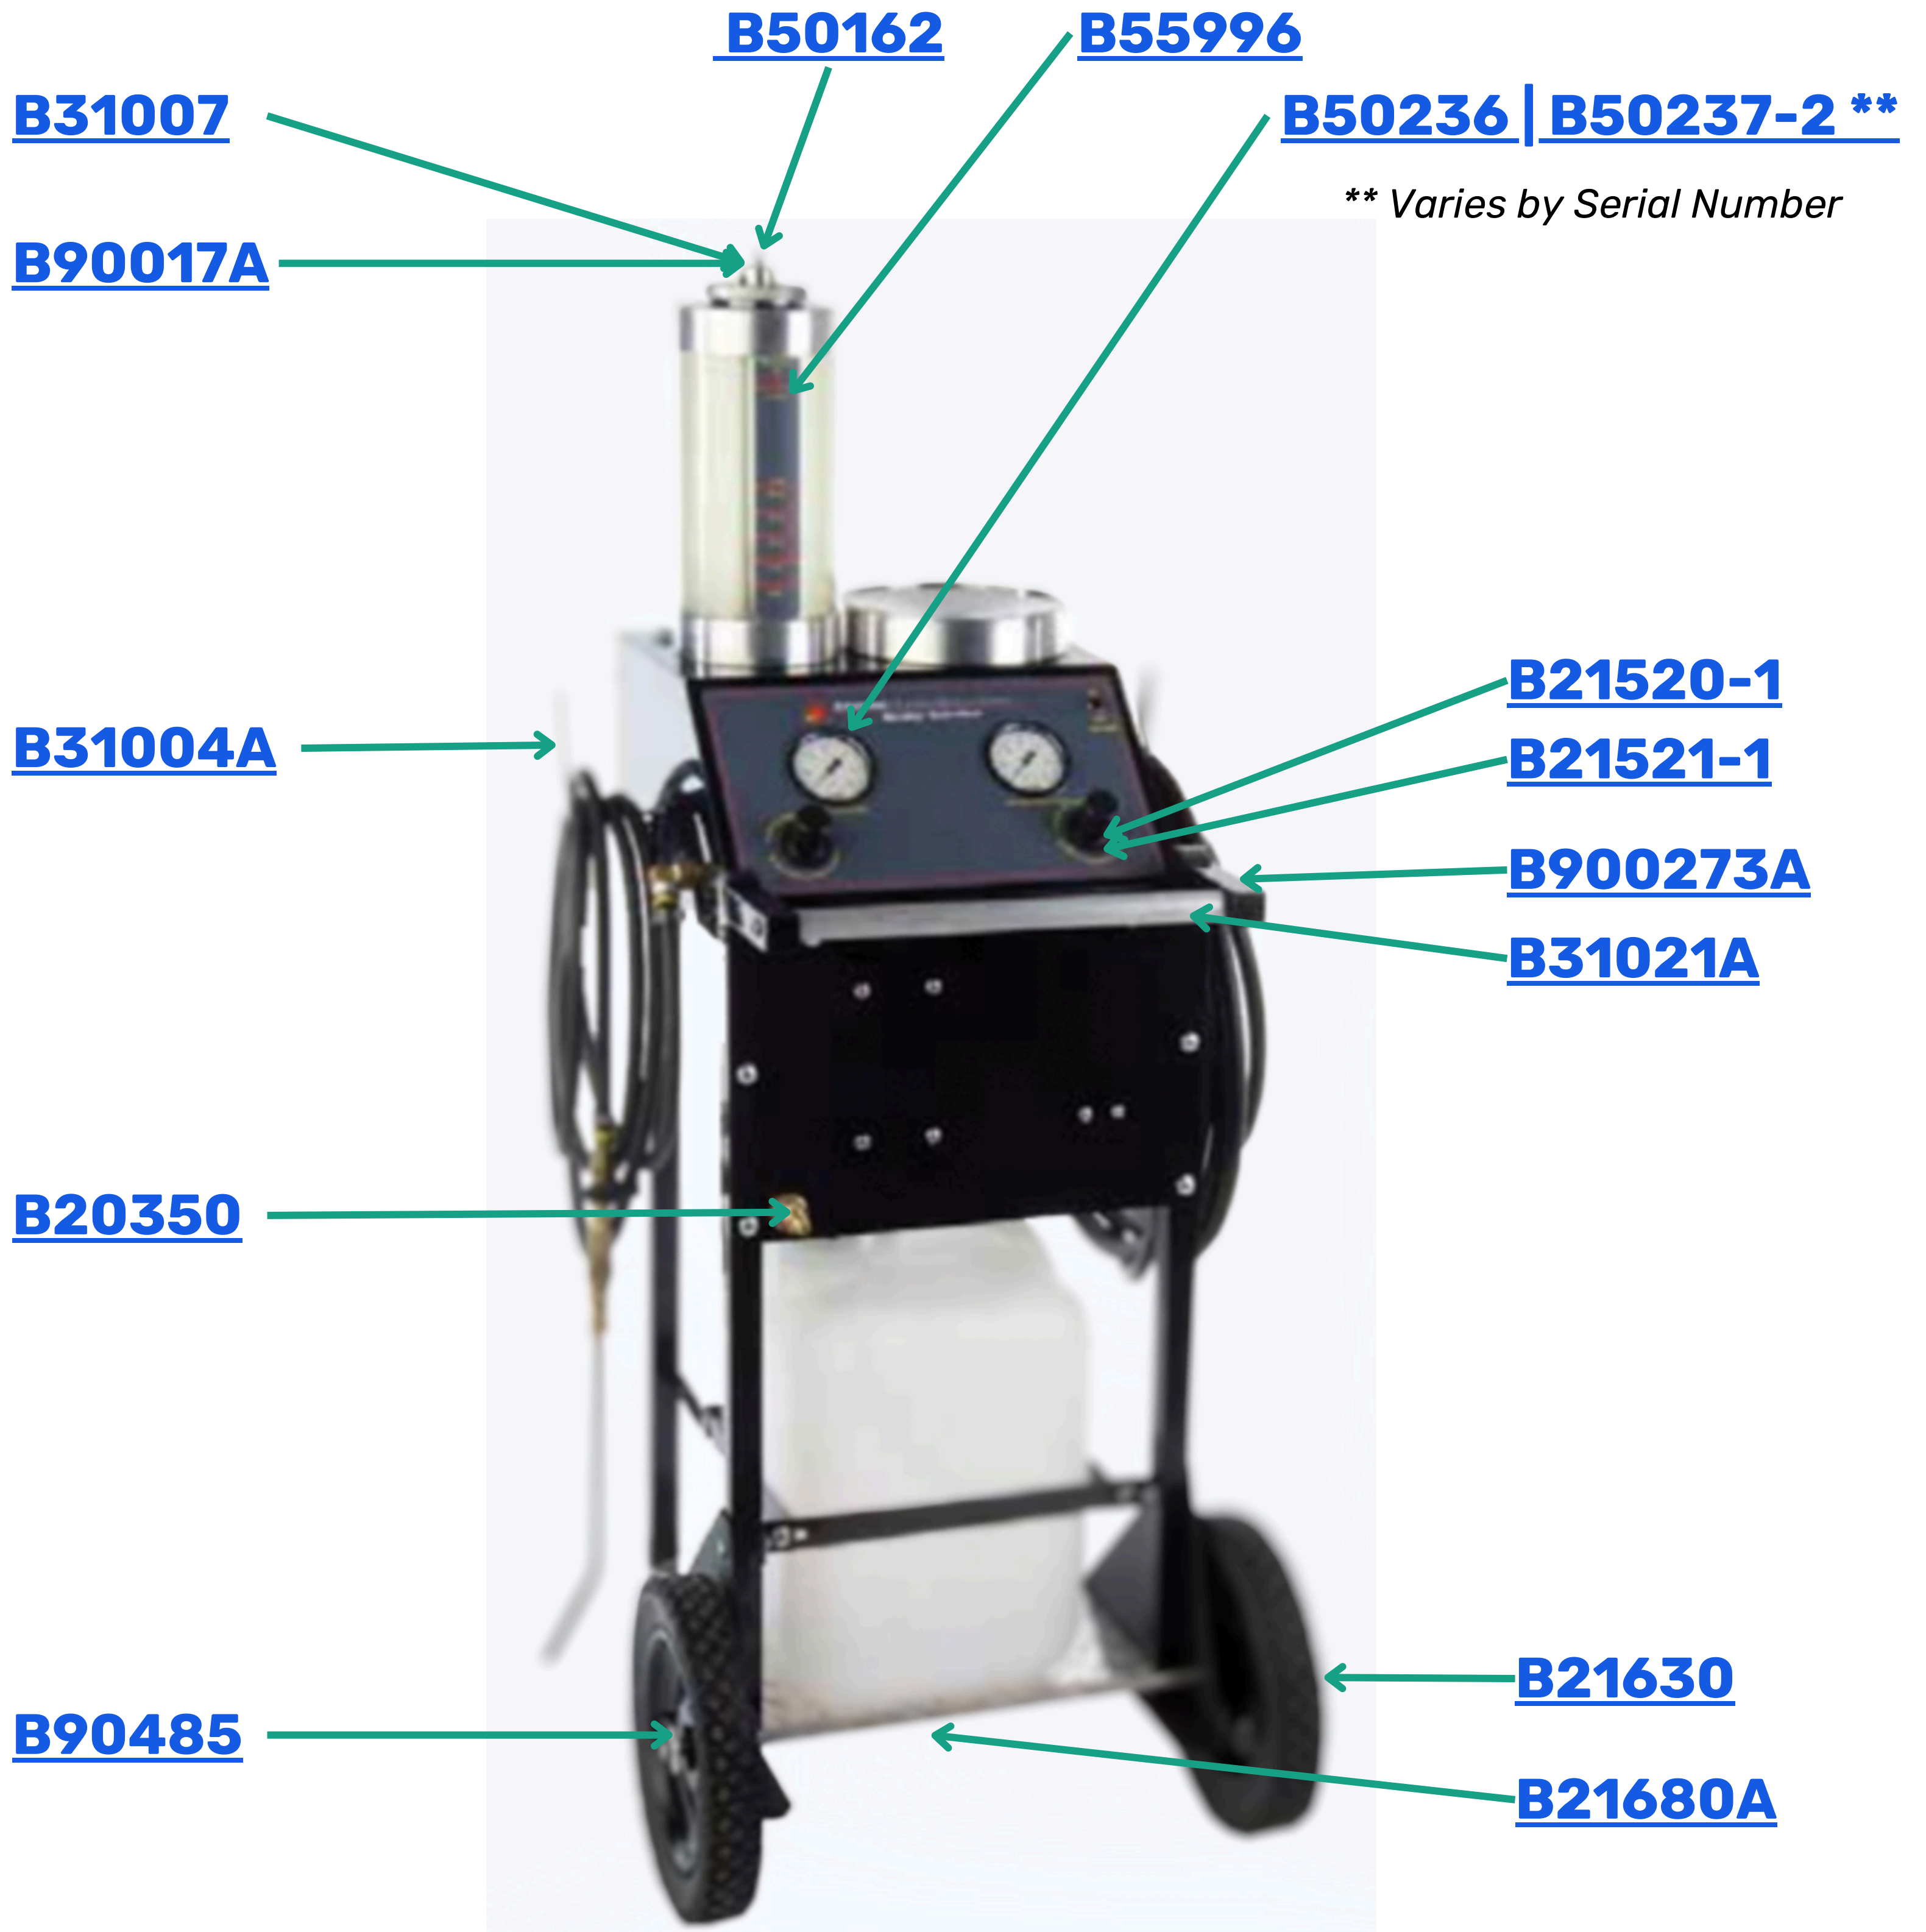

RX-555 Brake Machine Parts Manual

Part Numbers ending in "A" indicate Assembly Kits

RX-555 Brake Machine Parts Manual

Part Numbers ending in "A" indicate Assembly Kits

RX-555 Brake Machine Parts Price List

Part Numbers ending in "A" indicate Assembly Kits

Part #	Description	Price
B20090-14A	1/4" New Fluid Hose Assembly (Includes hose and all original fittings such as quick disconnect and fluid control valve)	\$106.50/ea.
B20090-14	1/4" New Fluid Hose (HOSE ONLY)	\$27.95/ea.
B20091-38A	3/8" Old Fluid Hose Assembly (Includes, hose and all original fittings such as quick disconnect, suction hose, bleeder plug and hook)	\$84.75/ea.
B20091-38	3/8" Old Fluid Hose (HOSE ONLY)	\$59.75/ea.
B20189-316A	Suction Hose Assembly (includes suction hose, hose fitting and bleeder plug)	\$11.95/ea.
B20189-316	Suction Hose	\$4.95/ea.
B90017A	Filler Cap Assembly (Includes Filler Cap, Pressure Relief Valve and O-Ring)	\$65.00/ea.
B90017-3P-A	Filler Cap and O-ring for Brake Machine	\$55.00/ea.
B31007	Filler Cap O-ring for Brake Machine	\$5.20/ea.
B50162	Pressure Relief Valve	\$6.15/ea.
B20161	Pump	\$216.00/ea.
B50236	Standard Pressure Gauge with Stainless Steel Lip	\$39.95/ea.
B50237-2	Alternate Pressure Gauge with Plastic Lip	\$39.95/ea.